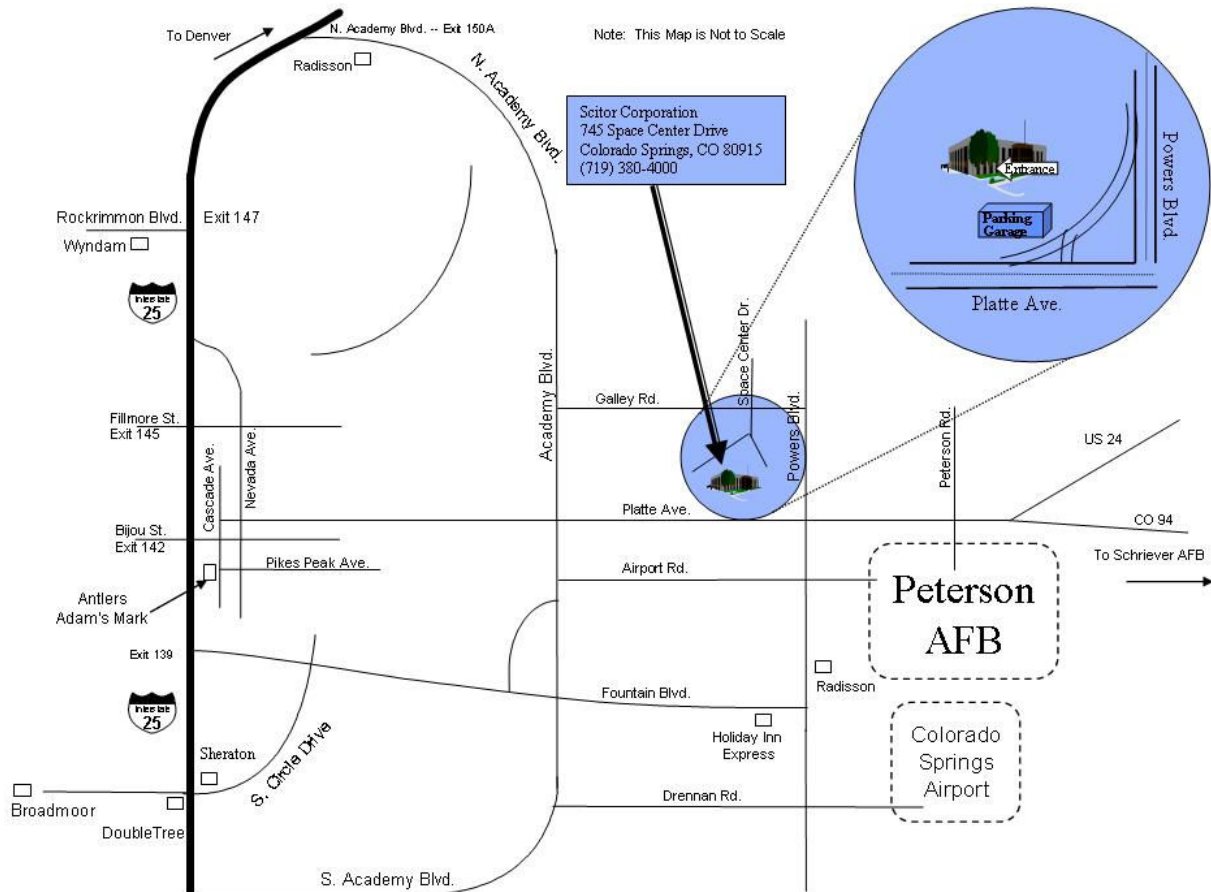

FISMA RESOURCE CENTER

540-808-1050 www.fisma1.net

FISMA TRAINING SITE – COLORADO SPRINGS

Scitor Corporation
745 Space Center Drive
Colorado Springs, CO 80915
719-380-4000

Class begins at 0900 each day and ends at approximately 1600.

Note: Thursday class normally ends by 1500.

Doors open at 0800. Photo ID required to obtain Visitor Badge.

Suggested dress code: Business Casual

Nearest Airports: Colorado Springs Municipal (COS) – approximately 7 miles
Denver International (DEN) – approximately 90 miles (1½ hrs)

Driving Directions:

From Colorado Springs Airport:

- Head west toward Milton E Proby Pkwy (0.3 mi)
- Continue straight onto Milton E Proby Pkwy (0.3 mi)
- Keep right at the fork (1.3 mi)
- Turn right onto S Powers Blvd (4.1 mi)
- Take the US-24 E/Platte Ave ramp to Limon (0.3 mi)
- Turn left onto E Platte Ave (0.5 mi)
- Take the 1st right onto Space Center Dr (0.2 mi)
- Destination will be on the right

From Denver International Airport:

- Head south (0.5 mi)
- Take the ramp onto Peña Blvd (11.5 mi)
- Take exit 282 to merge onto I-225 S toward Colorado Springs/Aurora (12.7 mi)
- Take exit 1A on the left to merge onto I-25 S toward Colo Springs (48.8 mi)
- Take exit 151 toward Briargate Pkwy (0.7 mi)
- Merge onto Briargate Pkwy (3.3 mi)
- Turn right onto CO-21 S/N Powers Blvd (9.1 mi)
- Exit onto E Platte Ave (0.5 mi)
- Turn right onto Space Center Dr (0.2 mi)
- Destination will be on the right