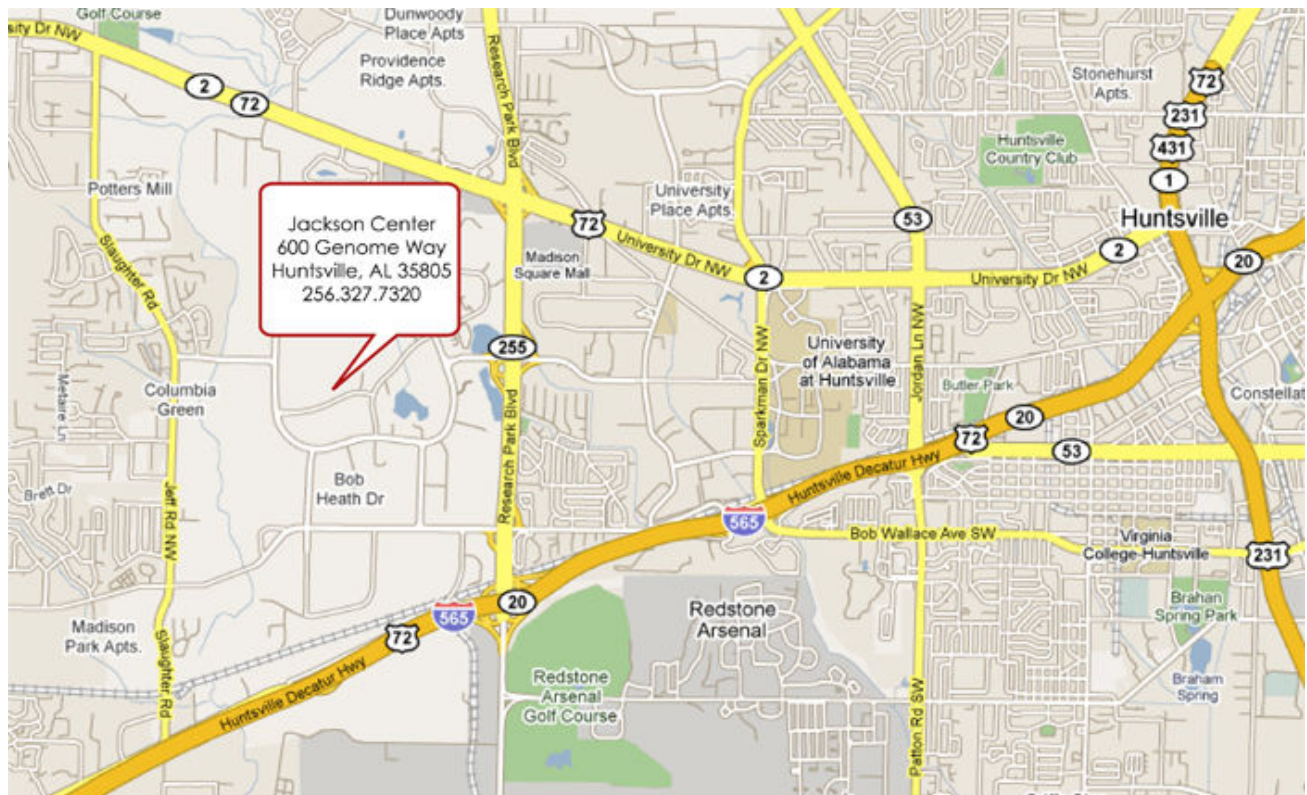

FISMA TRAINING SITE – HUNTSVILLE

The Jackson Conference Center
600 Genome Way
Huntsville, AL 35805
256-327-7320

Class begins at 9 am each day and ends at approximately 4 pm
Note: Thursday class normally ends by 3 pm

Doors open at 8 am. Photo ID may be required to obtain Visitor Badge

Suggested dress code: Business Casual

Nearest Airport: Huntsville International (HSV) – approximately 11 miles

Driving Directions:

From the South or West

* From Birmingham, take I-65 North past Decatur across the Tennessee River to the next exit, exit 340 (I-565 and Alabama highway 20). There are 2 long exit lanes. Bear to the right onto I-565 East.

* Take exit 14 (Research Park Boulevard) North. There are two exit lanes, stay in the left one,